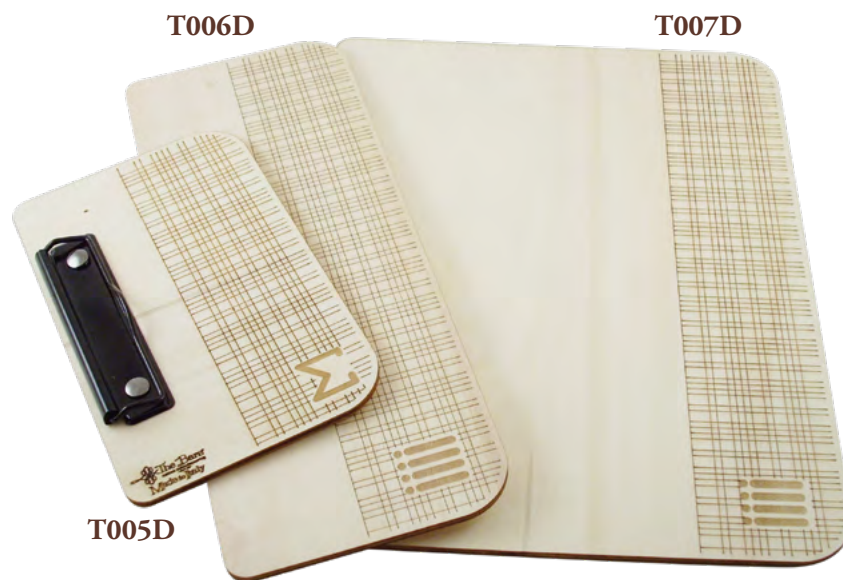

A003F
Couple of Armbands
Elastic adjustable
Pink

T005A

T006A

T007A

T005A

Bill Holder Clipboard Vintage
in Beech Wood
meas. 120x200x4 depth mm

T007A

Menu Holder Clipboard Vintage
in Beech Wood
meas. 240x320x4 depth mm

T006A

Menu Holder Clipboard Vintage
in Beech Wood
meas. 120x320x4 depth mm

T006D

T007D

T005D

Bill Holder Clipboard Checked
in Beech Wood
meas. 120x200x4 depth mm

T006D

Menu Holder Clipboard Checked
in Beech Wood
meas. 120x320x4 depth mm