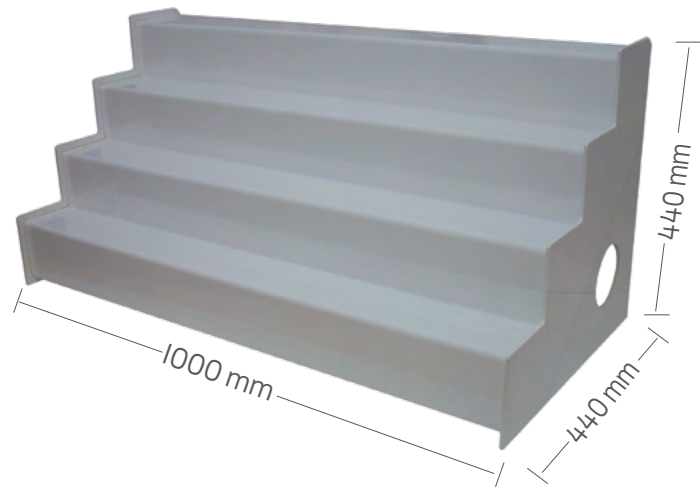

Back Bar Liquor Display
1 mt. , 4 Step, LED Illuminated

Back Bar Liquor Display
1 mt. , 4 Step, RGB LED Illuminated
on 16 color with remote control