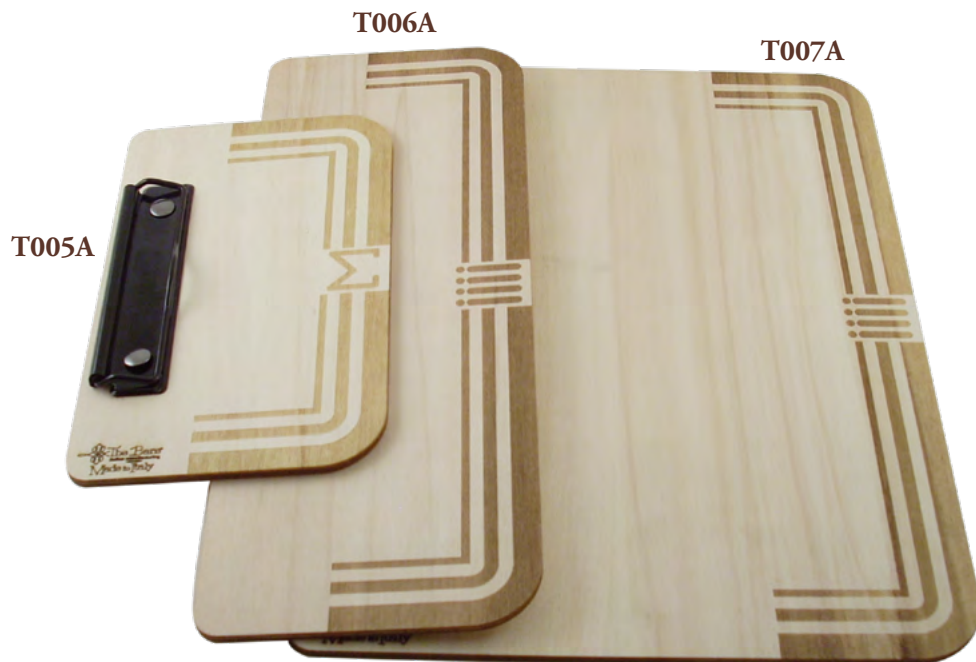

A003F
Couple of Armbands
Elastic adjustable
Pink

T005A

T006A

T007A

T005A

Bill Holder Clipboard Vintage
in Beech Wood
meas. 120x200x4 depth mm

T007A

Menu Holder Clipboard Vintage
in Beech Wood
meas. 240x320x4 depth mm

T006A

Menu Holder Clipboard Vintage
in Beech Wood
meas. 120x320x4 depth mm

T006D

T007D

T005D

Bill Holder Clipboard Checked
in Beech Wood
meas. 120x200x4 depth mm

T006D

Menu Holder Clipboard Checked
in Beech Wood
meas. 120x320x4 depth mm