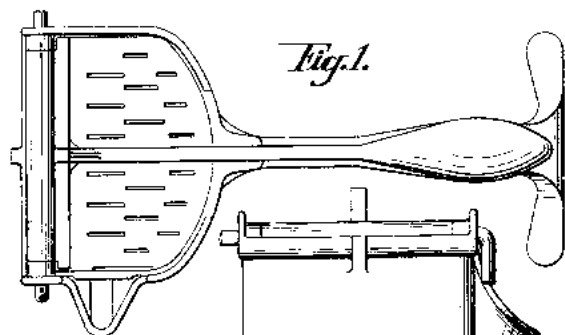

Des. 93,382

Fig. 3.

INVENTOR
BY *George W. Bungay*
ATTORNEY

B018LX
Vintage Fruit Press
in Stell Alloy
complete with 2 Drainer in PP and
and Stell Alloy

HAND MADE

D001B

Button Drink Coaster Black
in Natural Rubber of 100 mm Ø