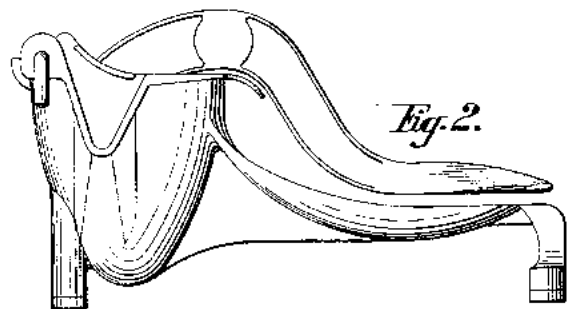

Des. 93,382

Fig. 3.

INVENTOR
BY *George W. Bungay*
ATTORNEY

B018LX
Vintage Fruit Press
in Stell Alloy
complete with 2 Drainer in PP and
and Stell Alloy

HAND MADE

D001B

Button Drink Coaster Black
in Natural Rubber of 100 mm Ø