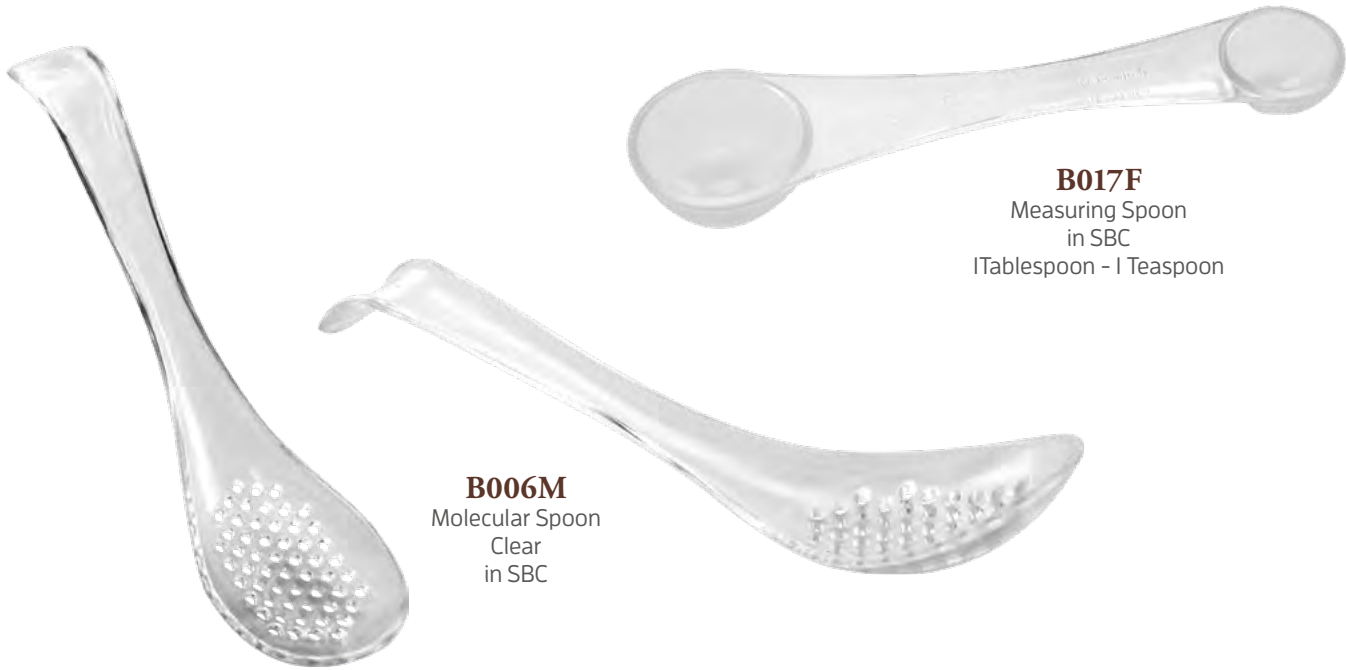

B002XLPC
Clear
in SBC

B002XLG
Green Fluo
in SBC

B002XLR
Orange Fluo
in SBC

B002XXLC
Muddler XXL Ribbed/Flat
Clear
in SBC

B002XXLR
Orange Fluo

B002XXLG
Green Fluo

B017F
Measuring Spoon
in SBC
| Tablespoon - | Teaspoon

B006M
Molecular Spoon
Clear
in SBC

B006MMG
Gold

B006MMS
Silver

B006MMC
Copper

B006MWD
Molecular Spoon
Wood
in Eco Wood

B017PC
 Measuring Spoon Set 6 PCS
 Clear in SBC
 1 Tablespoon - 1/2 Teaspoon
 1 Teaspoon - 1/2 Teaspoon
 1/4 Teaspoon - 1/8 Teaspoon