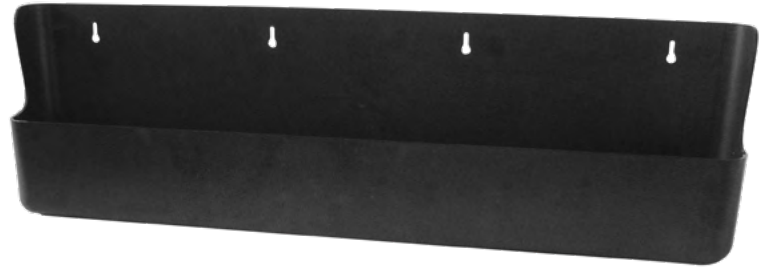

  Made in Italy

BARTENDER BAG

113

W004P

Speed Rack 580 mm
in ABS.

Reinforced ribs in the tailgate

Measurement:
580 mm X 110 mm X 210h mm

W005P