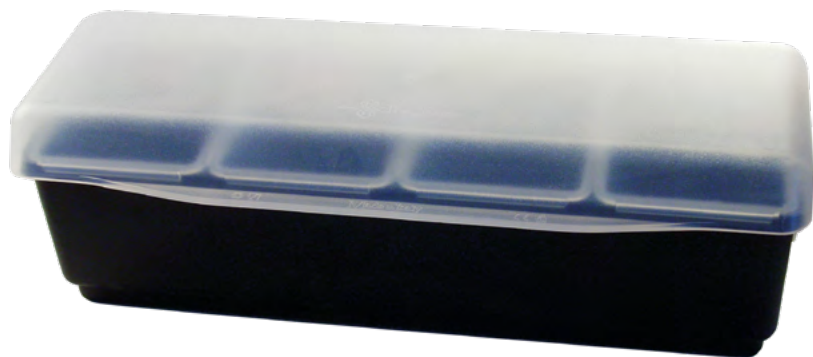

B012
Deluxe Condiment Holder
4 compartments - Black
Cover in SBC
Body in ABS