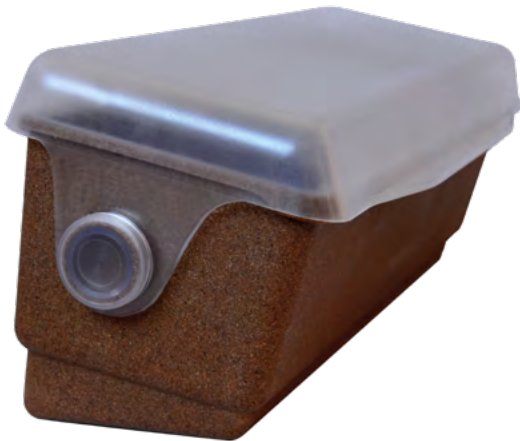

B011WD

Deluxe Condiment Holder
6 compartments - Wood
Cover in SBC
Body in Eco Wood

SQUARE

B012WD

Deluxe Condiment Holder
4 compartments - Wood
Cover in SBC
Body in Eco Wood