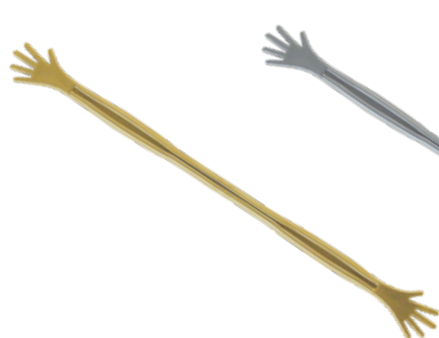

B004FXL
Bar Spoon
Trident Full Twist
in Stainless Steel I8/I0
AISI 304 of 450 mm

B004HXL
Bar Spoon
Hoffman Full Twist
in Stainless Steel I8/I0
AISI 304 of 450 mm

H003MX
Hand Drink Stirrer
Mix Color
of 210 mm in ABS