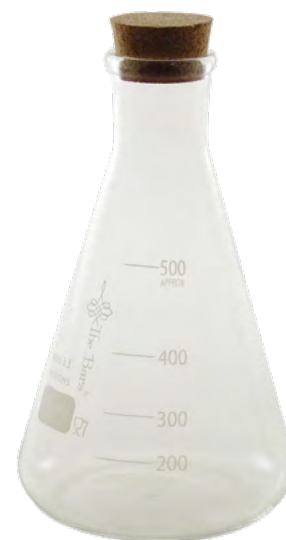

E006M
Labware Glass Flask
of 500 ml
with Cork
in Boro 3.3