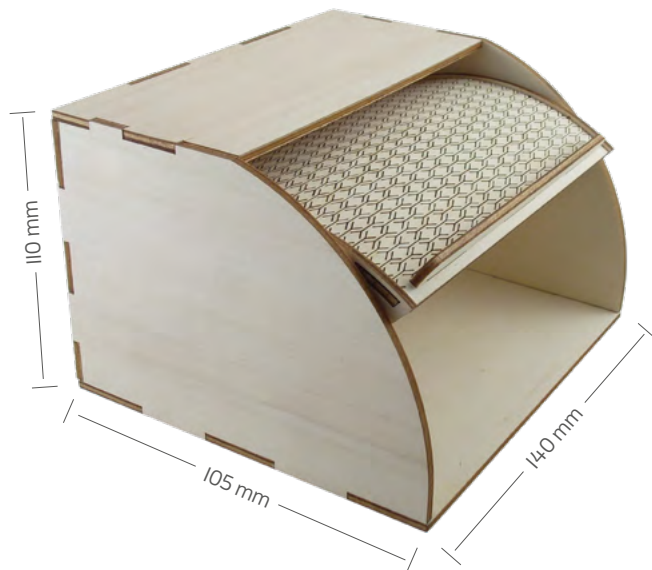

C021MS
Plastic Fruit Case
Silver
in ABS

G006

Mini Roll Top Bread Box
in Beech Wood
meas. 105x140x110 mm