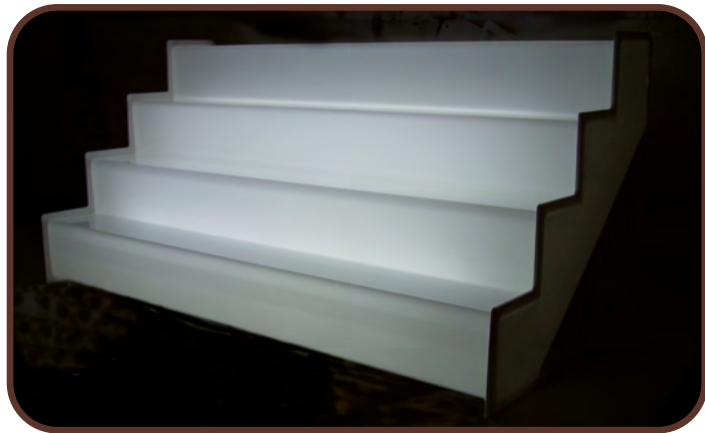

Made in Italy

MOBILE BAR

121

LD001

LD002

LD001

Back Bar Liquor Display
1 mt. , 4 Step, LED Illuminated

LD002