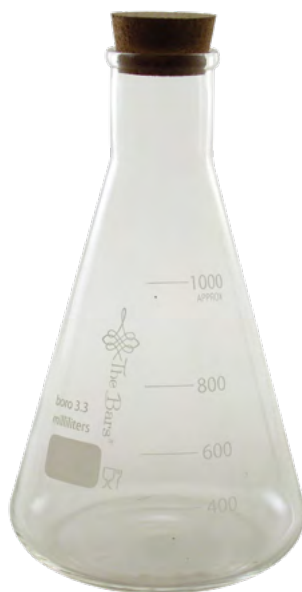

E001L
Chianti Glass Bottle
with straw basket
of 375 ml

E001XL
Chianti Glass Bottle
with straw basket
of 500 ml

E006S
Labware Glass Flask
with Cork
of 250 ml
in Boro 3.3

E006XS
Labware Glass Flask
with Cork
of 150 ml
in Boro 3.3