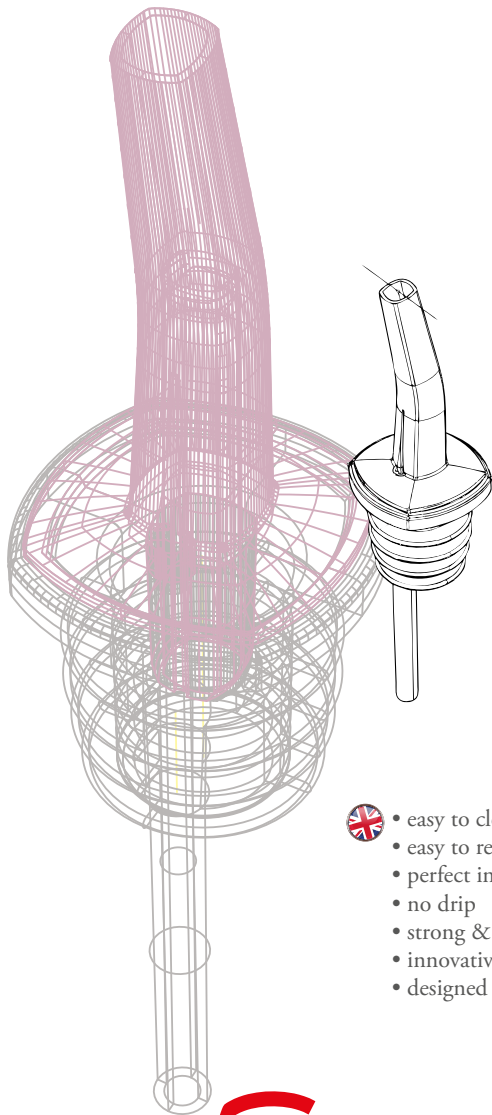

 Reinforced rubber fin, Calibrated
flow Micron following the
international standards of
Free-Pouring technique.

STOP
DRILL
RUST
BROKEN

- easy to clean
- easy to remove from the bottle
- perfect in pouring
- no drip
- strong & durable
- innovative design
- designed & made in italy