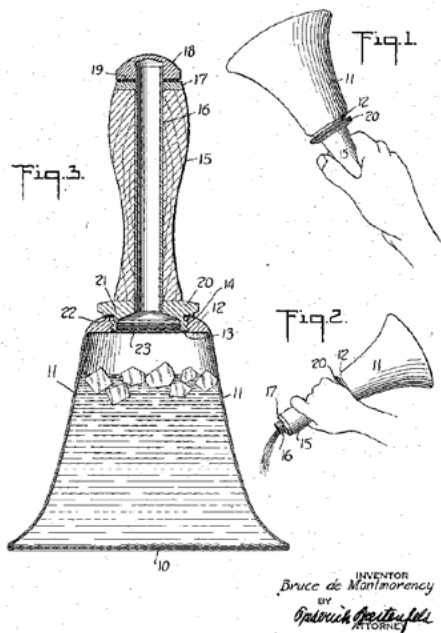

SL002
Vintage Victorian Cocktail Shaker
1 lt.
in Silver Plate

HAND MADE

Dec. 14, 1937. B. DE MONTMORENCY 2,102,520
COCKTAIL SHAKER
Filed July 10, 1937

SL001
Vintage Bell Cocktail Shaker
of 800 ml
in Silver Plate